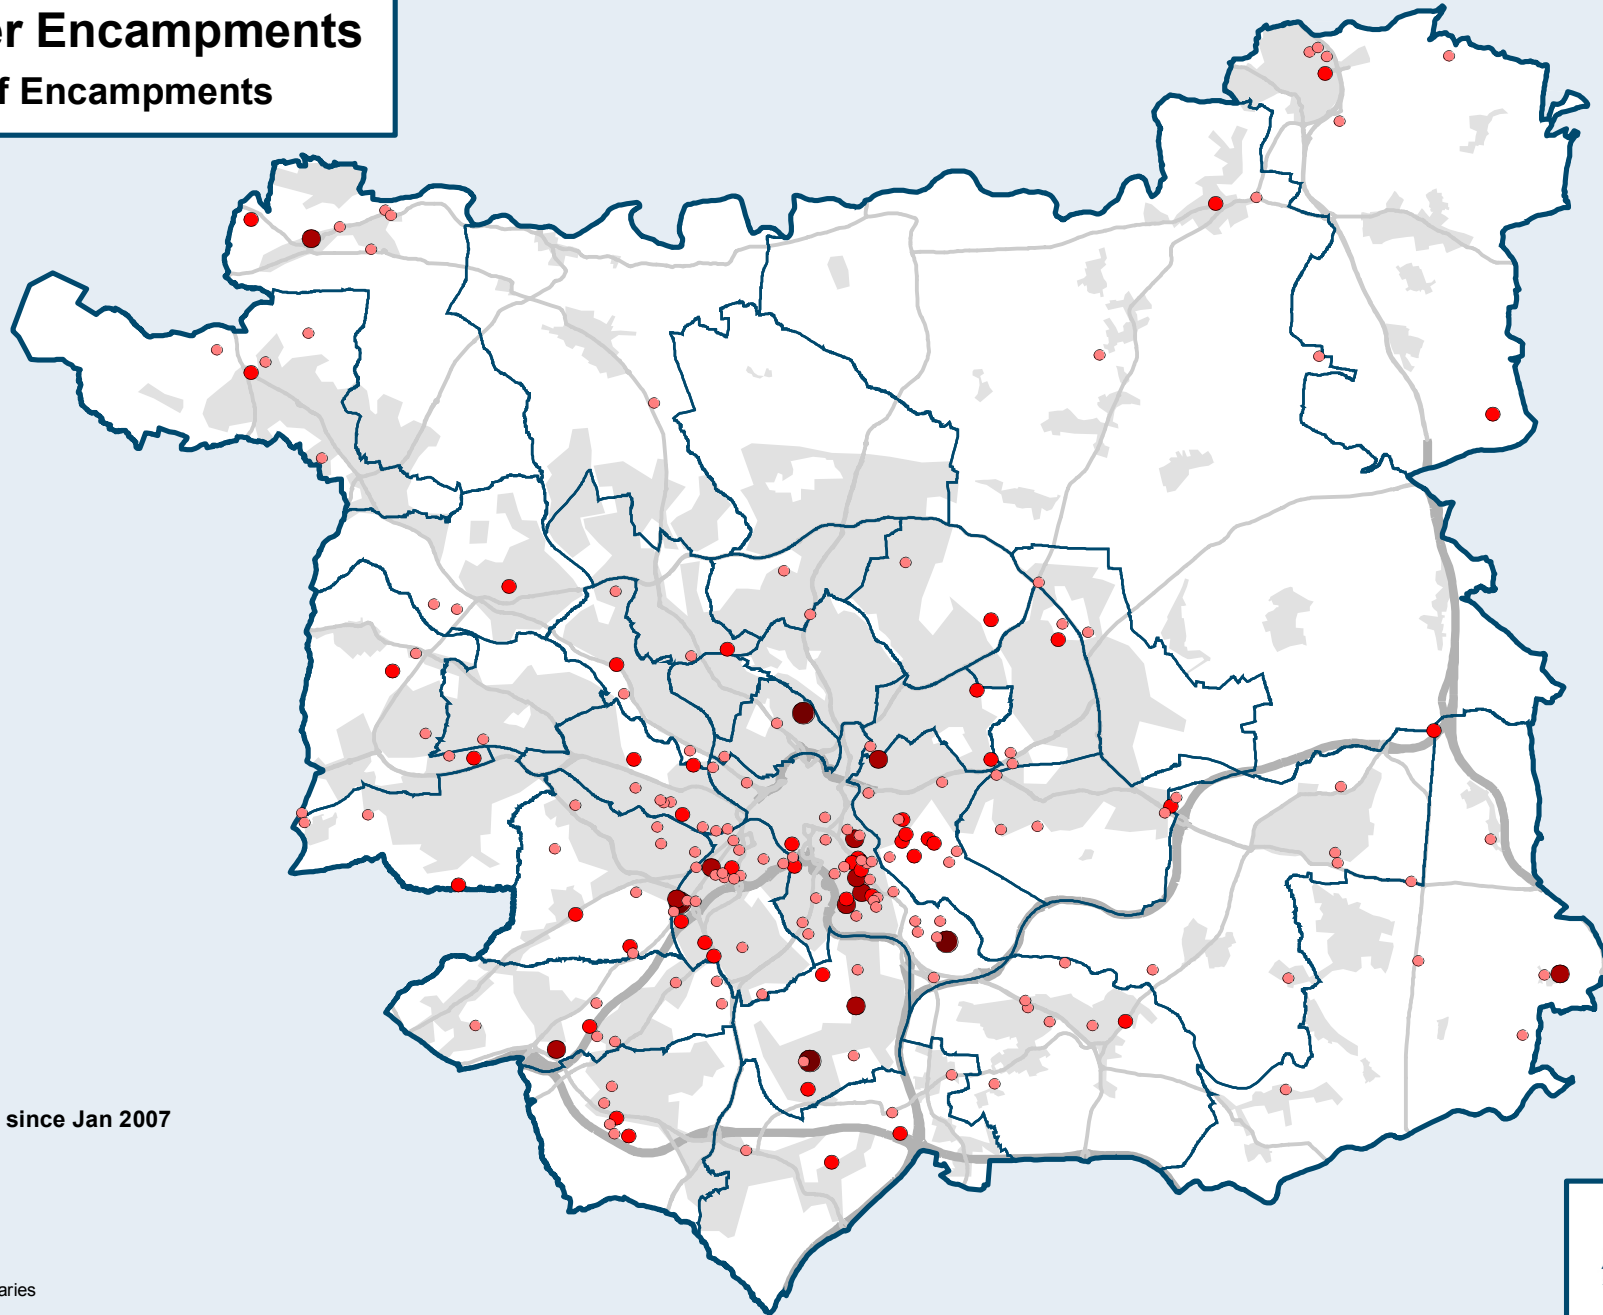

Traveller Encampments

Number of Encampments

Legend

Encampments since Jan 2007

- 1
 - 2 - 3
 - 4 - 6
 - 7 - 8
- Ward Boundaries